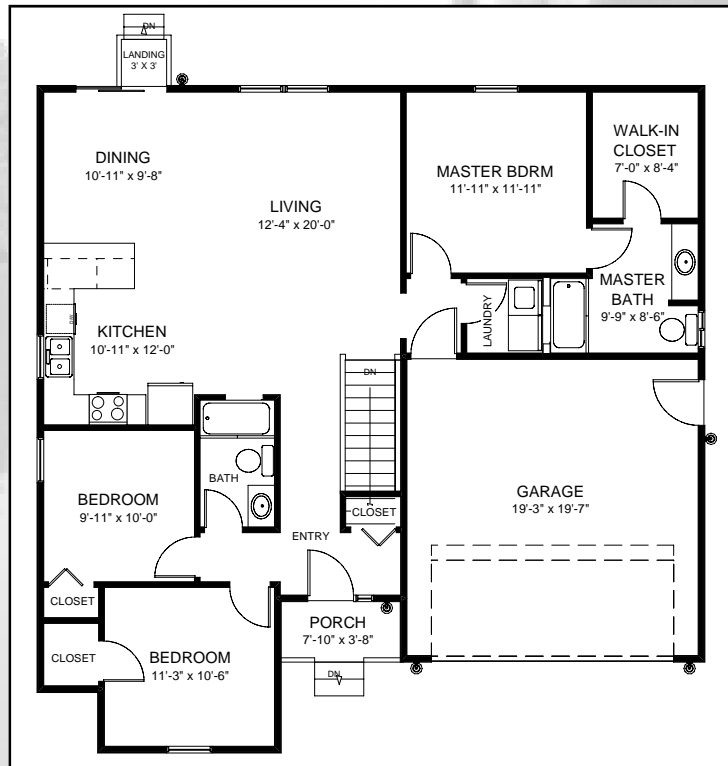

Riverland

Building Company

THE BRADFORD

1325 SQ. FT. RANCH W/GARAGE

FIRST FLOOR PLAN

All information contained herein was accurate at the time of publication. We reserve the right to make changes in design, features and options and or discontinue models without notice or obligation. Floor plan dimensions and square footage are approximate. ©2005 on floor plans and elevations.